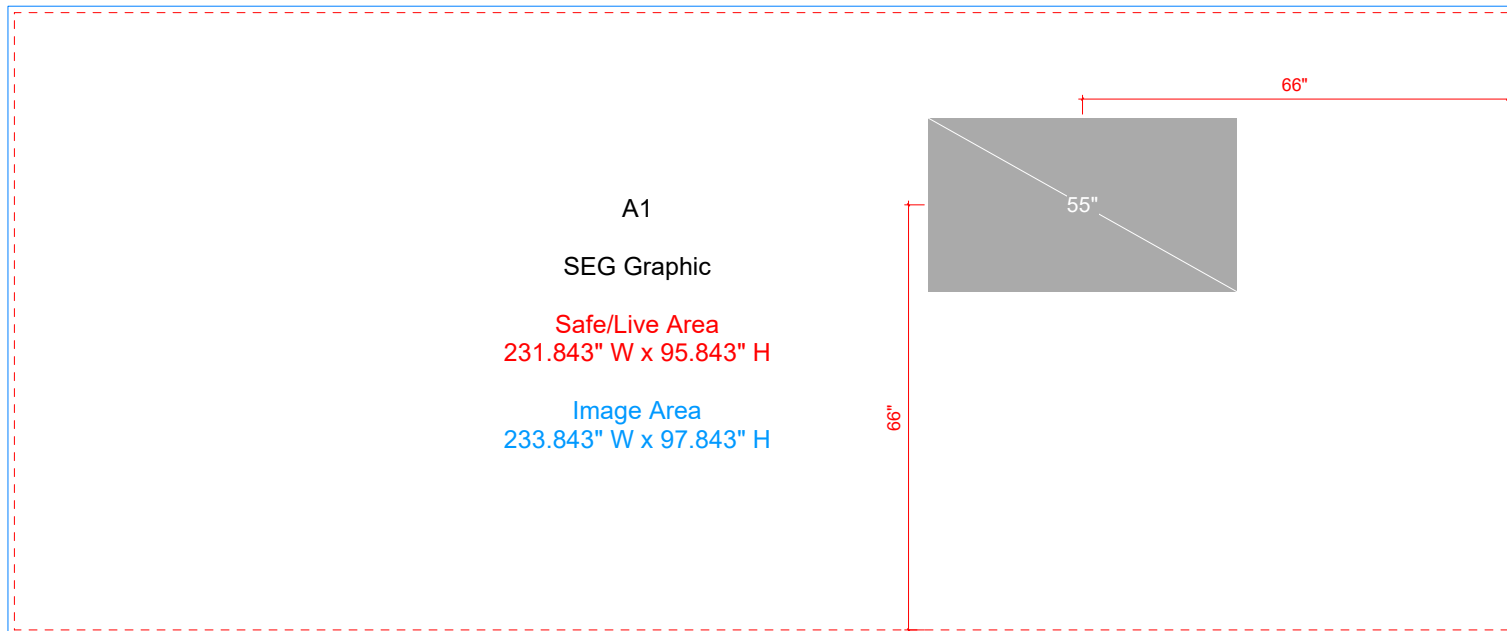

All Raster Art (jpg, tiff, pbg, etc.) must be at least **100 DPI** at print size.

All Raster Art (jpg, tiff, pbg, etc.) must be at least **100 DPI** at print size.

B1

Vinyl Graphic

Image Area
Ø 36"

Add 2" Bleed to Vinyl Graphics